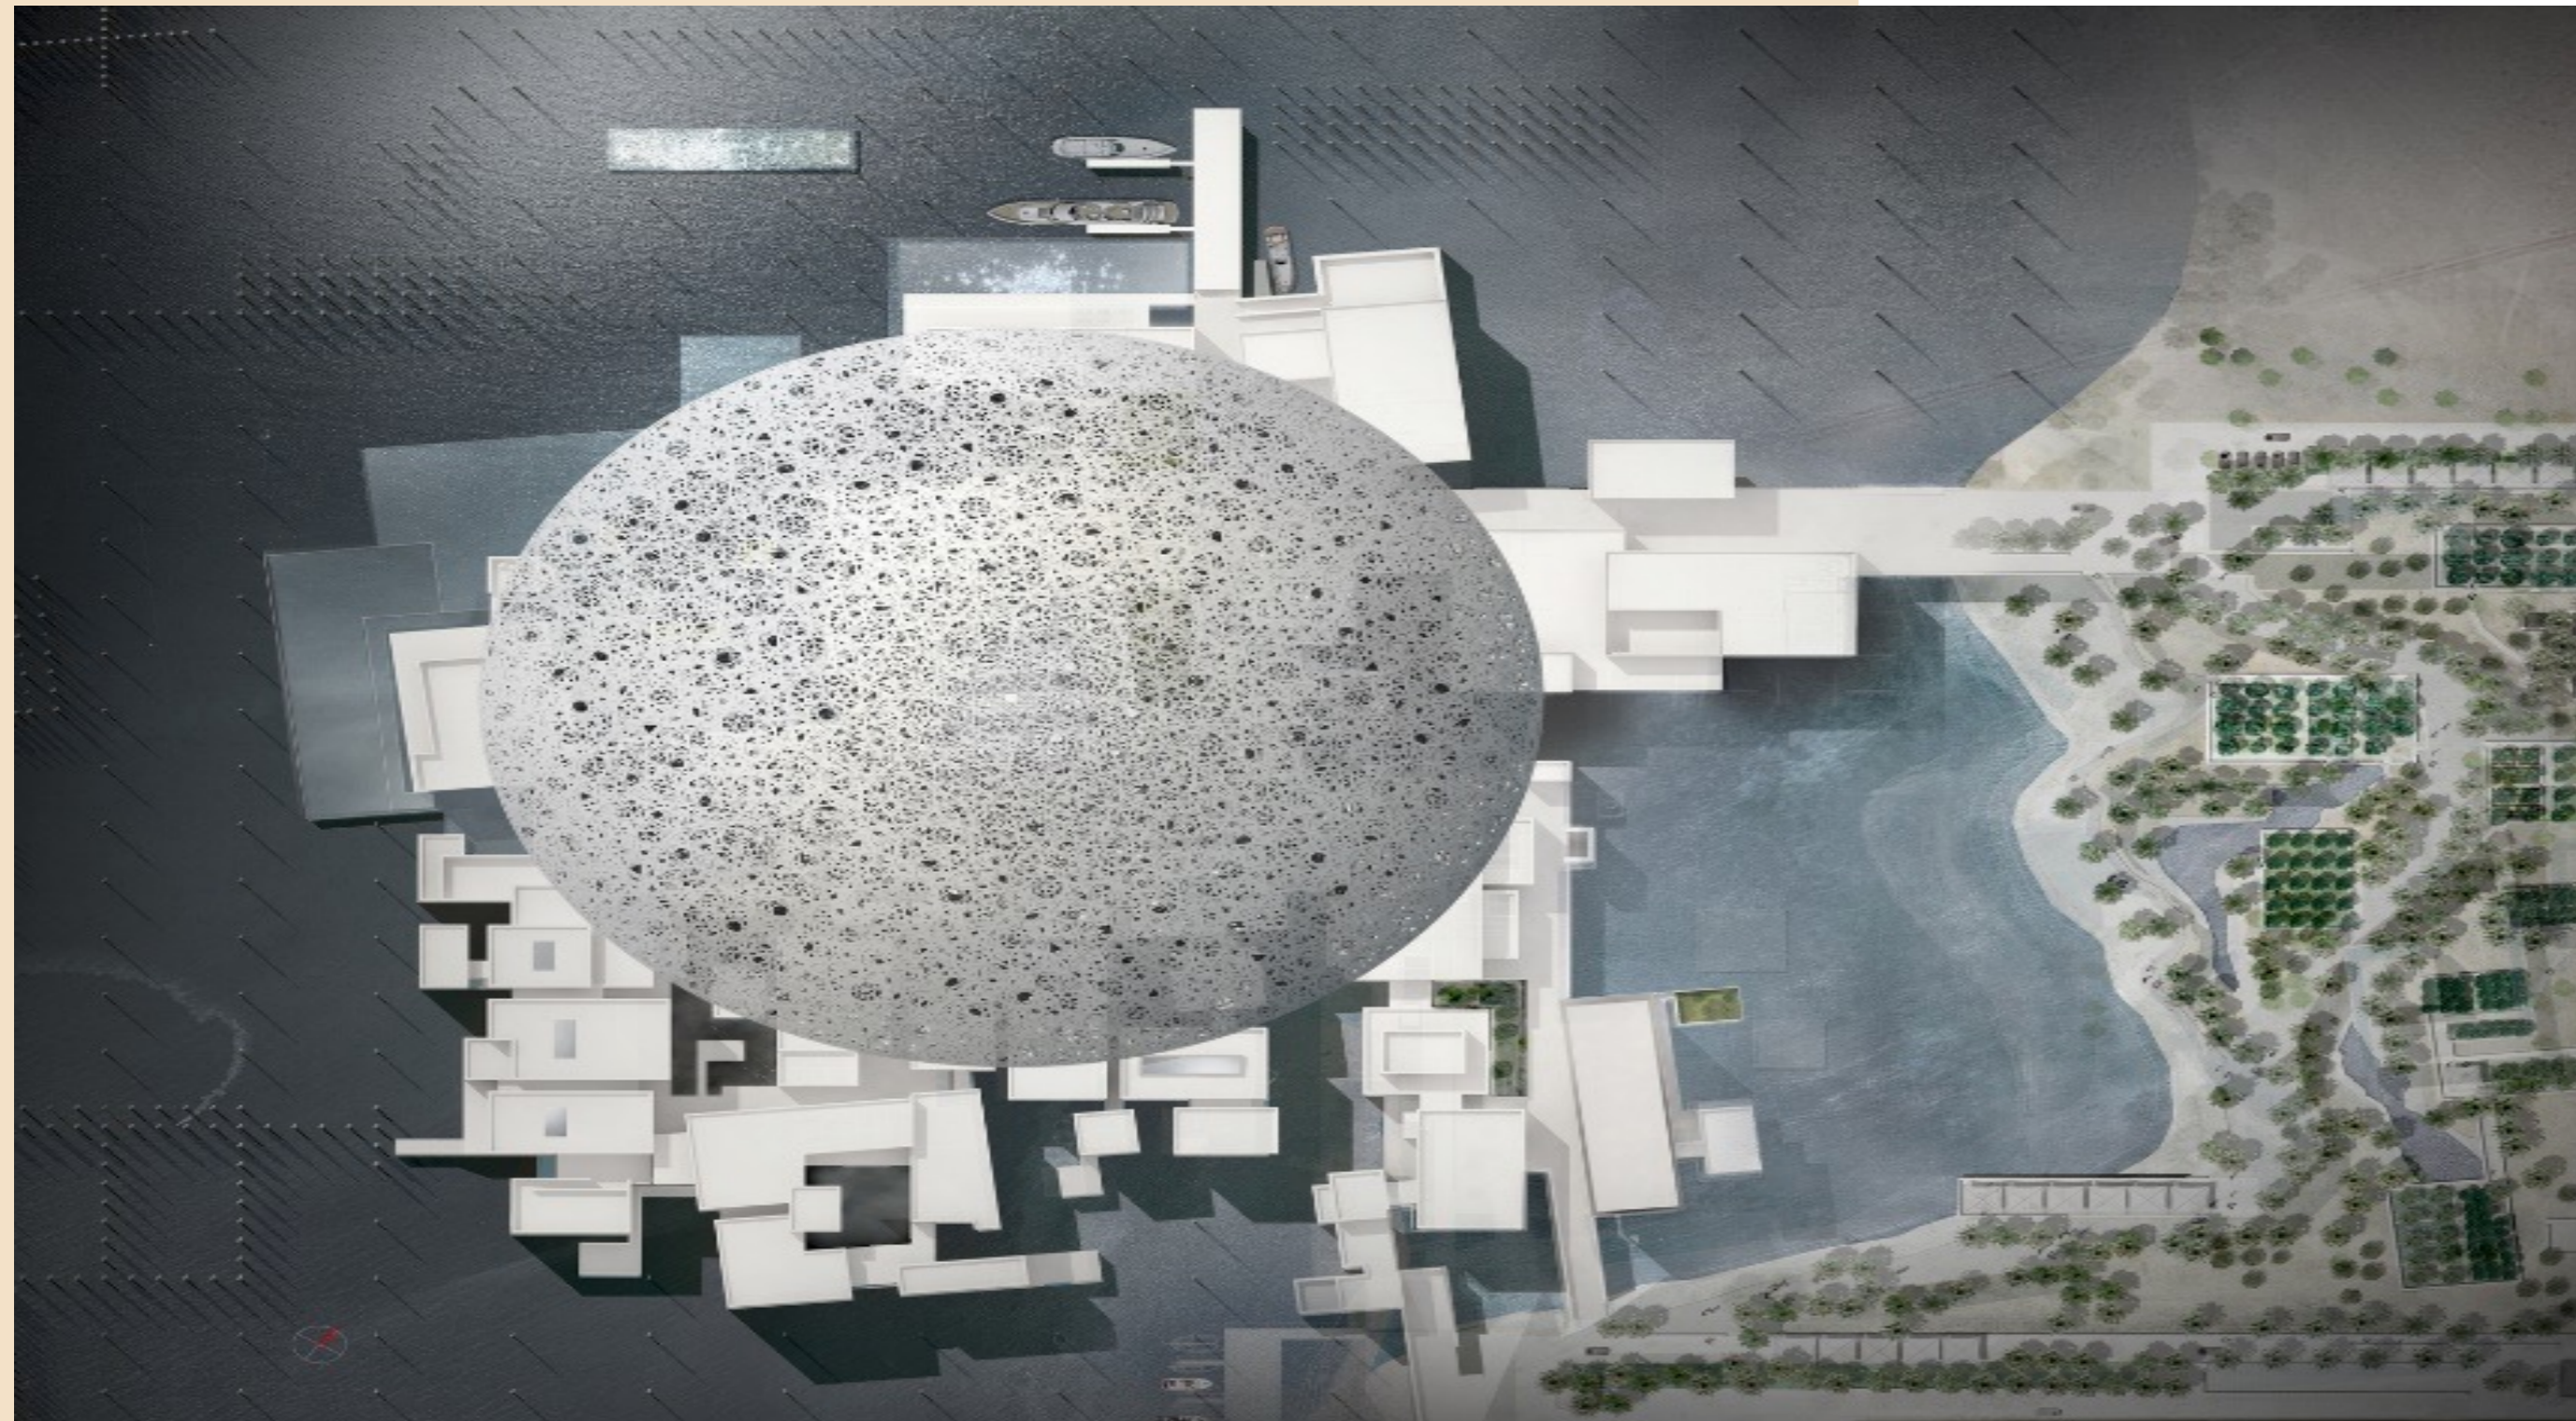

Location: UAE

Year: 2022

Scope of work: Administration, Auditorium Building and Main Entrances

Design Development

Fit out coordination

Shop drawings

PRIVATE MUSEUM-ABU DHABI

Location: UAE