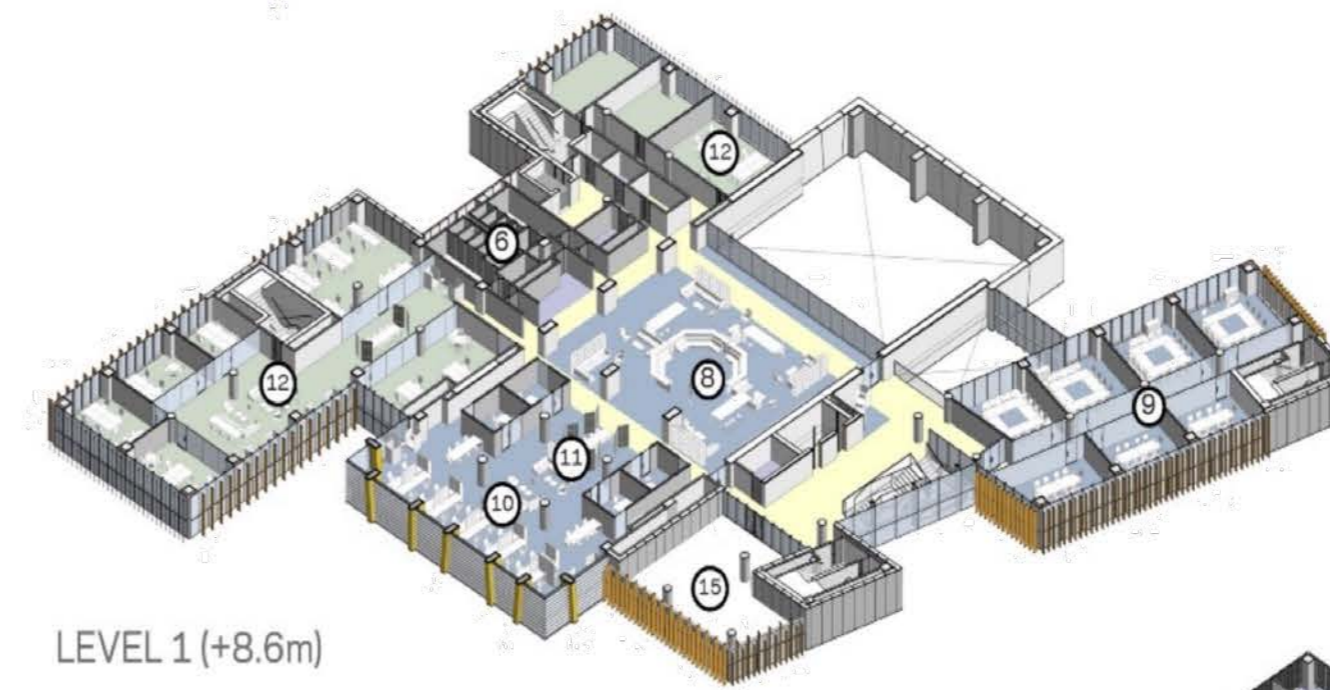

Year: 2022

Scope of work :Design Execution drawings

Kindergarten

Sport complex

SSOIEI

Location: Jeddah, KSA

Year: 2022

Scope of work: Interior Design

SSOIEI

LEVEL 2 (+12.6m)

LEVEL 1 (+8.6m)

LEVEL 0 (+3.6m)

1. Main Entrance / Hall of Fame
2. Cafeteria
3. Innovation Work Room
4. Technical Support Spaces
5. Kitchen Preparation
6. Toilets
7. Teaching Lab
8. Institute Central Area
9. Meeting Rooms
10. Co-Working Space
11. Huddle Rooms
12. Start-up Workspace / Offices
13. Growth Workspace / Offices
14. Lecture Spaces
15. Terrace