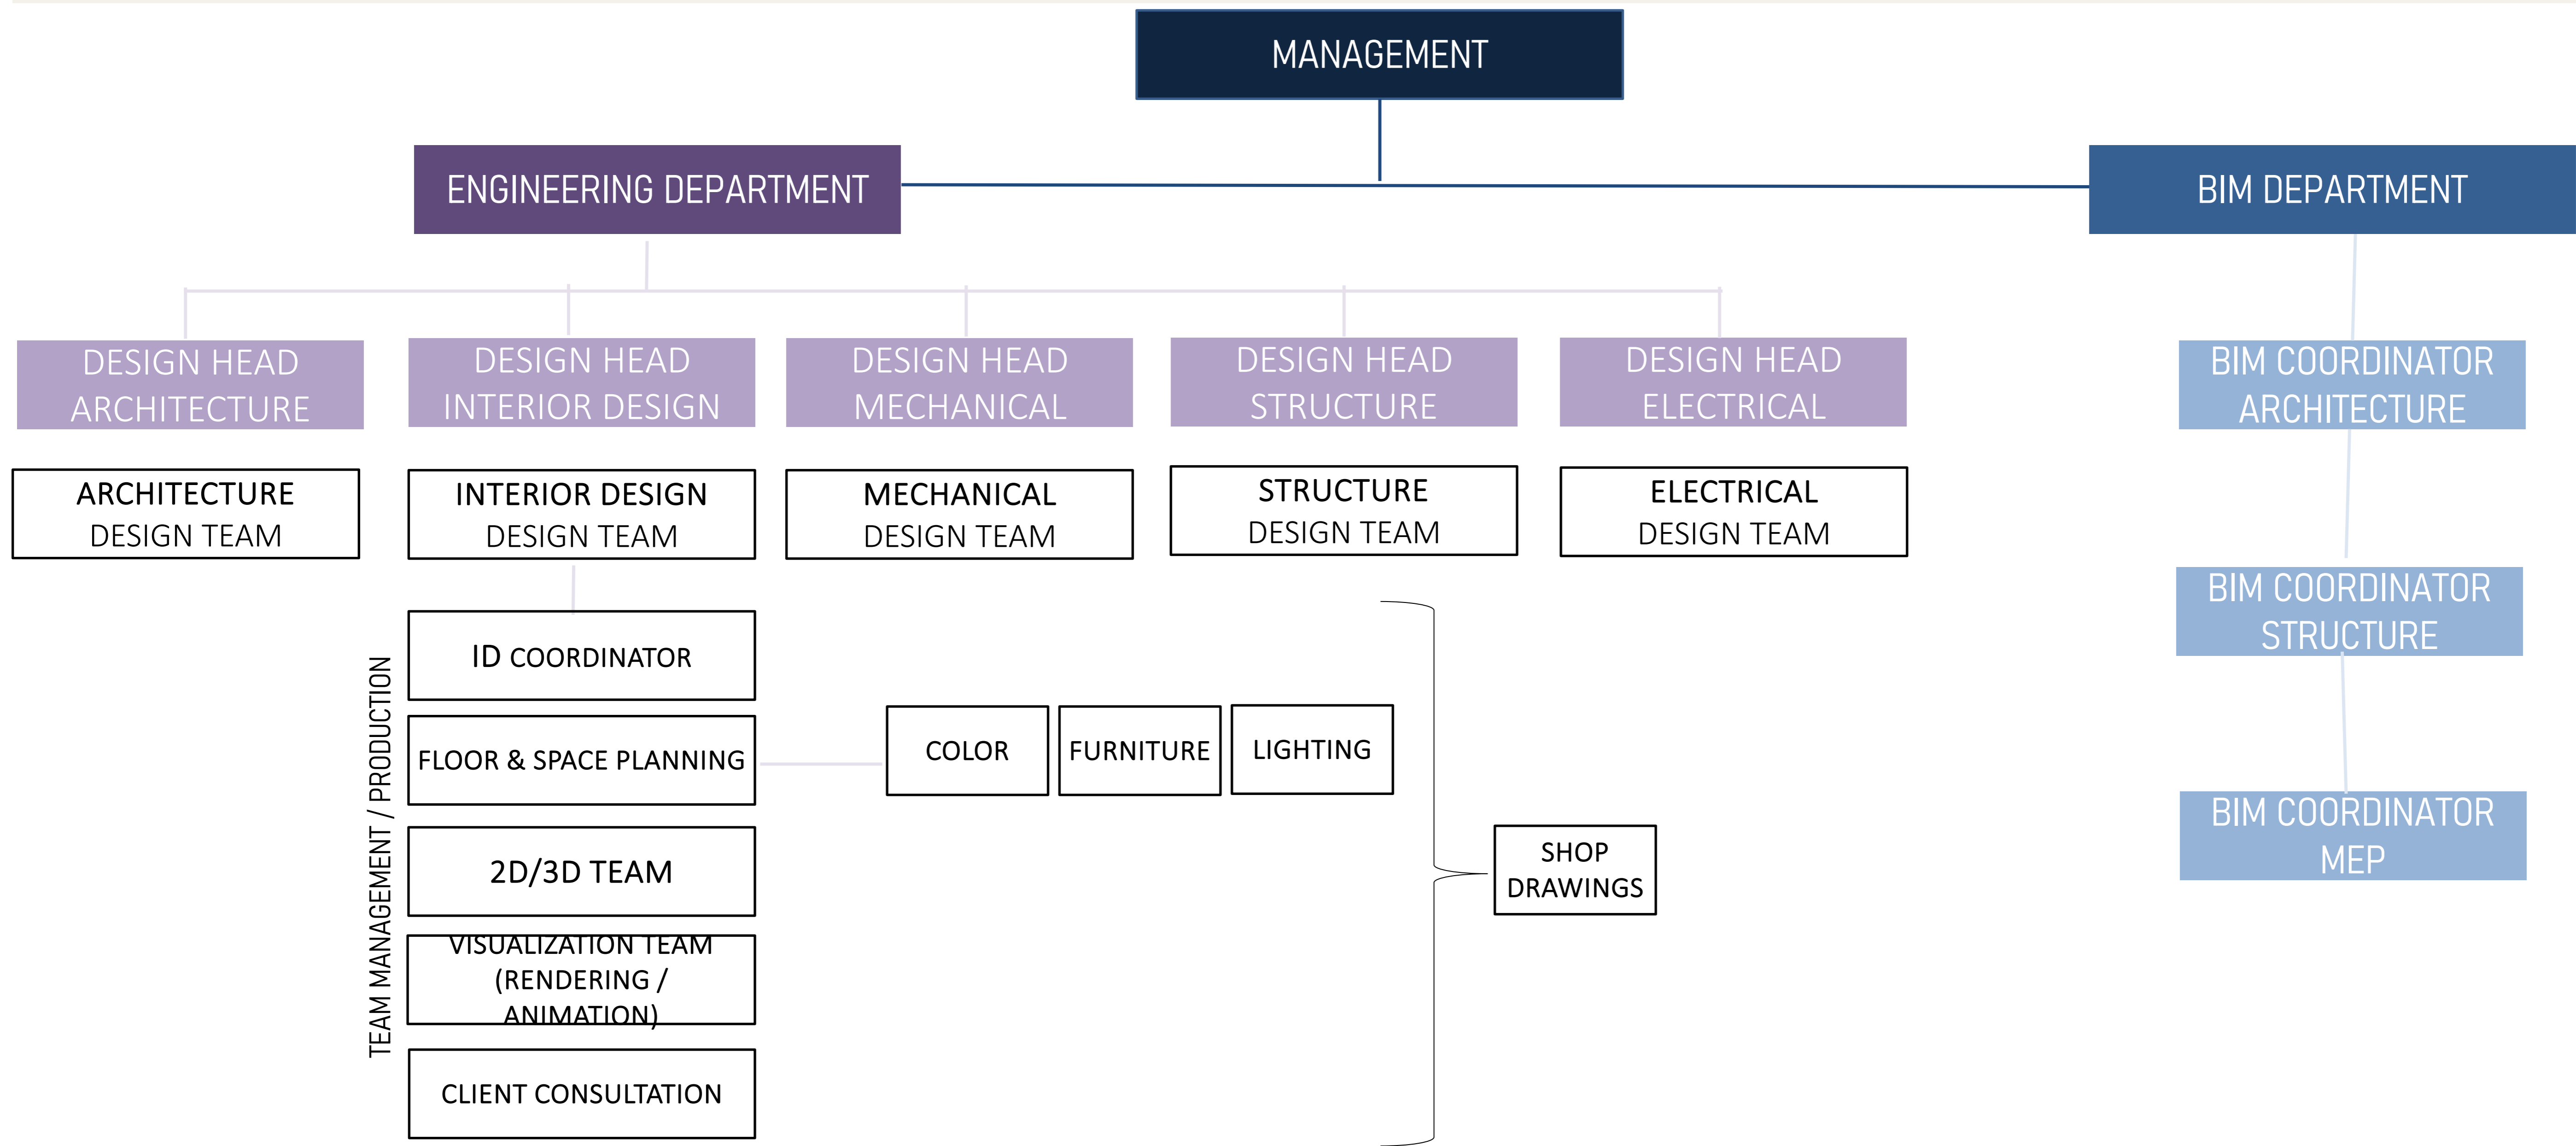

Project components are looked at to the smallest detail. These include:

- Interior and exterior building materials and finishes
- Furniture and equipment selection and layouts.
- Cabinetry and custom fabrications.
- Lighting and technology designs.
- Mechanical, electrical and plumbing systems.

By the end of design development the design drawings and specifications are sufficiently complete to establish and define the facility's size, function, configuration and spaces, the operation or use of equipment and the materials for all the principal building structures and systems. With this information, the project budget and schedule and all building plans are finalized.

OUR TEAM & WORK PROCESS

OUR TEAM STRUCTURE

PBA contribution to Interior is made possible with the key players of the management team. We are poised to deliver the best engineering solutions to clients by nurturing and maintaining the highest level of innovation, commitment, productivity, and quality.