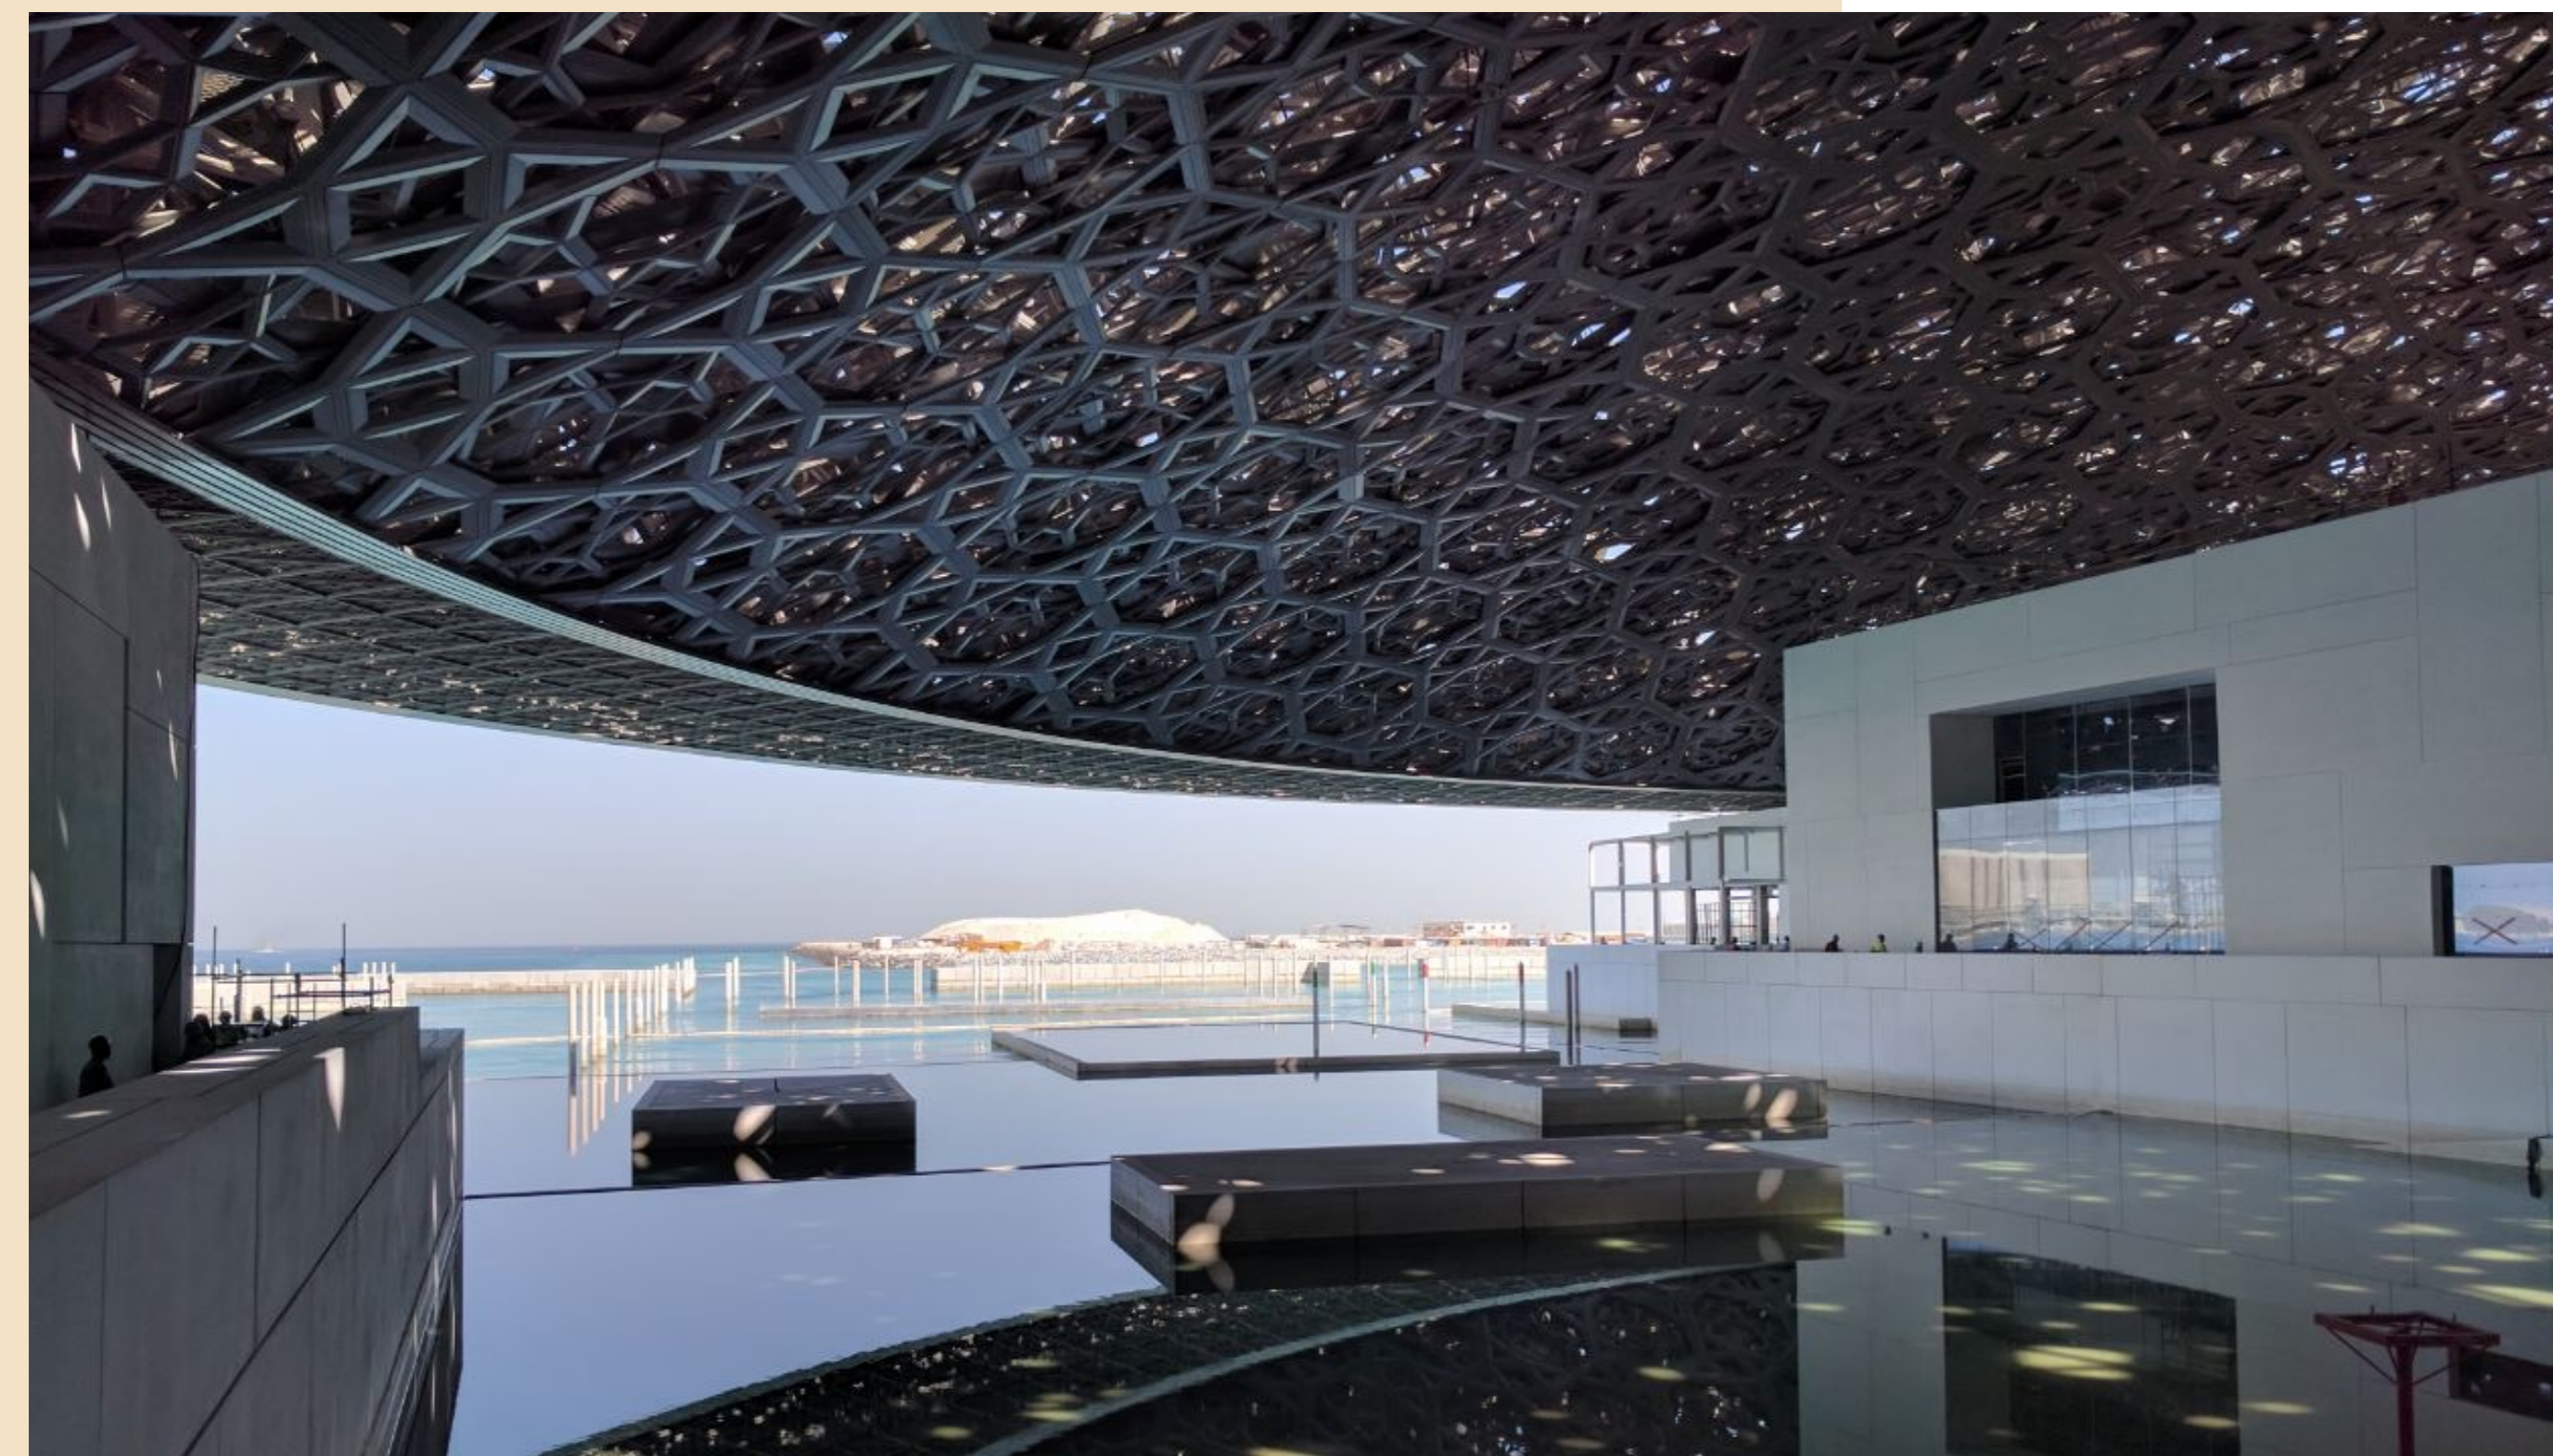

Location: UAE

Year: 2022

Scope of work: Administration, Auditorium Building and Main Entrances

Design Development

Fit out coordination

Shop drawings

PRIVATE MUSEUM-ABU DHABI

Location: UAE