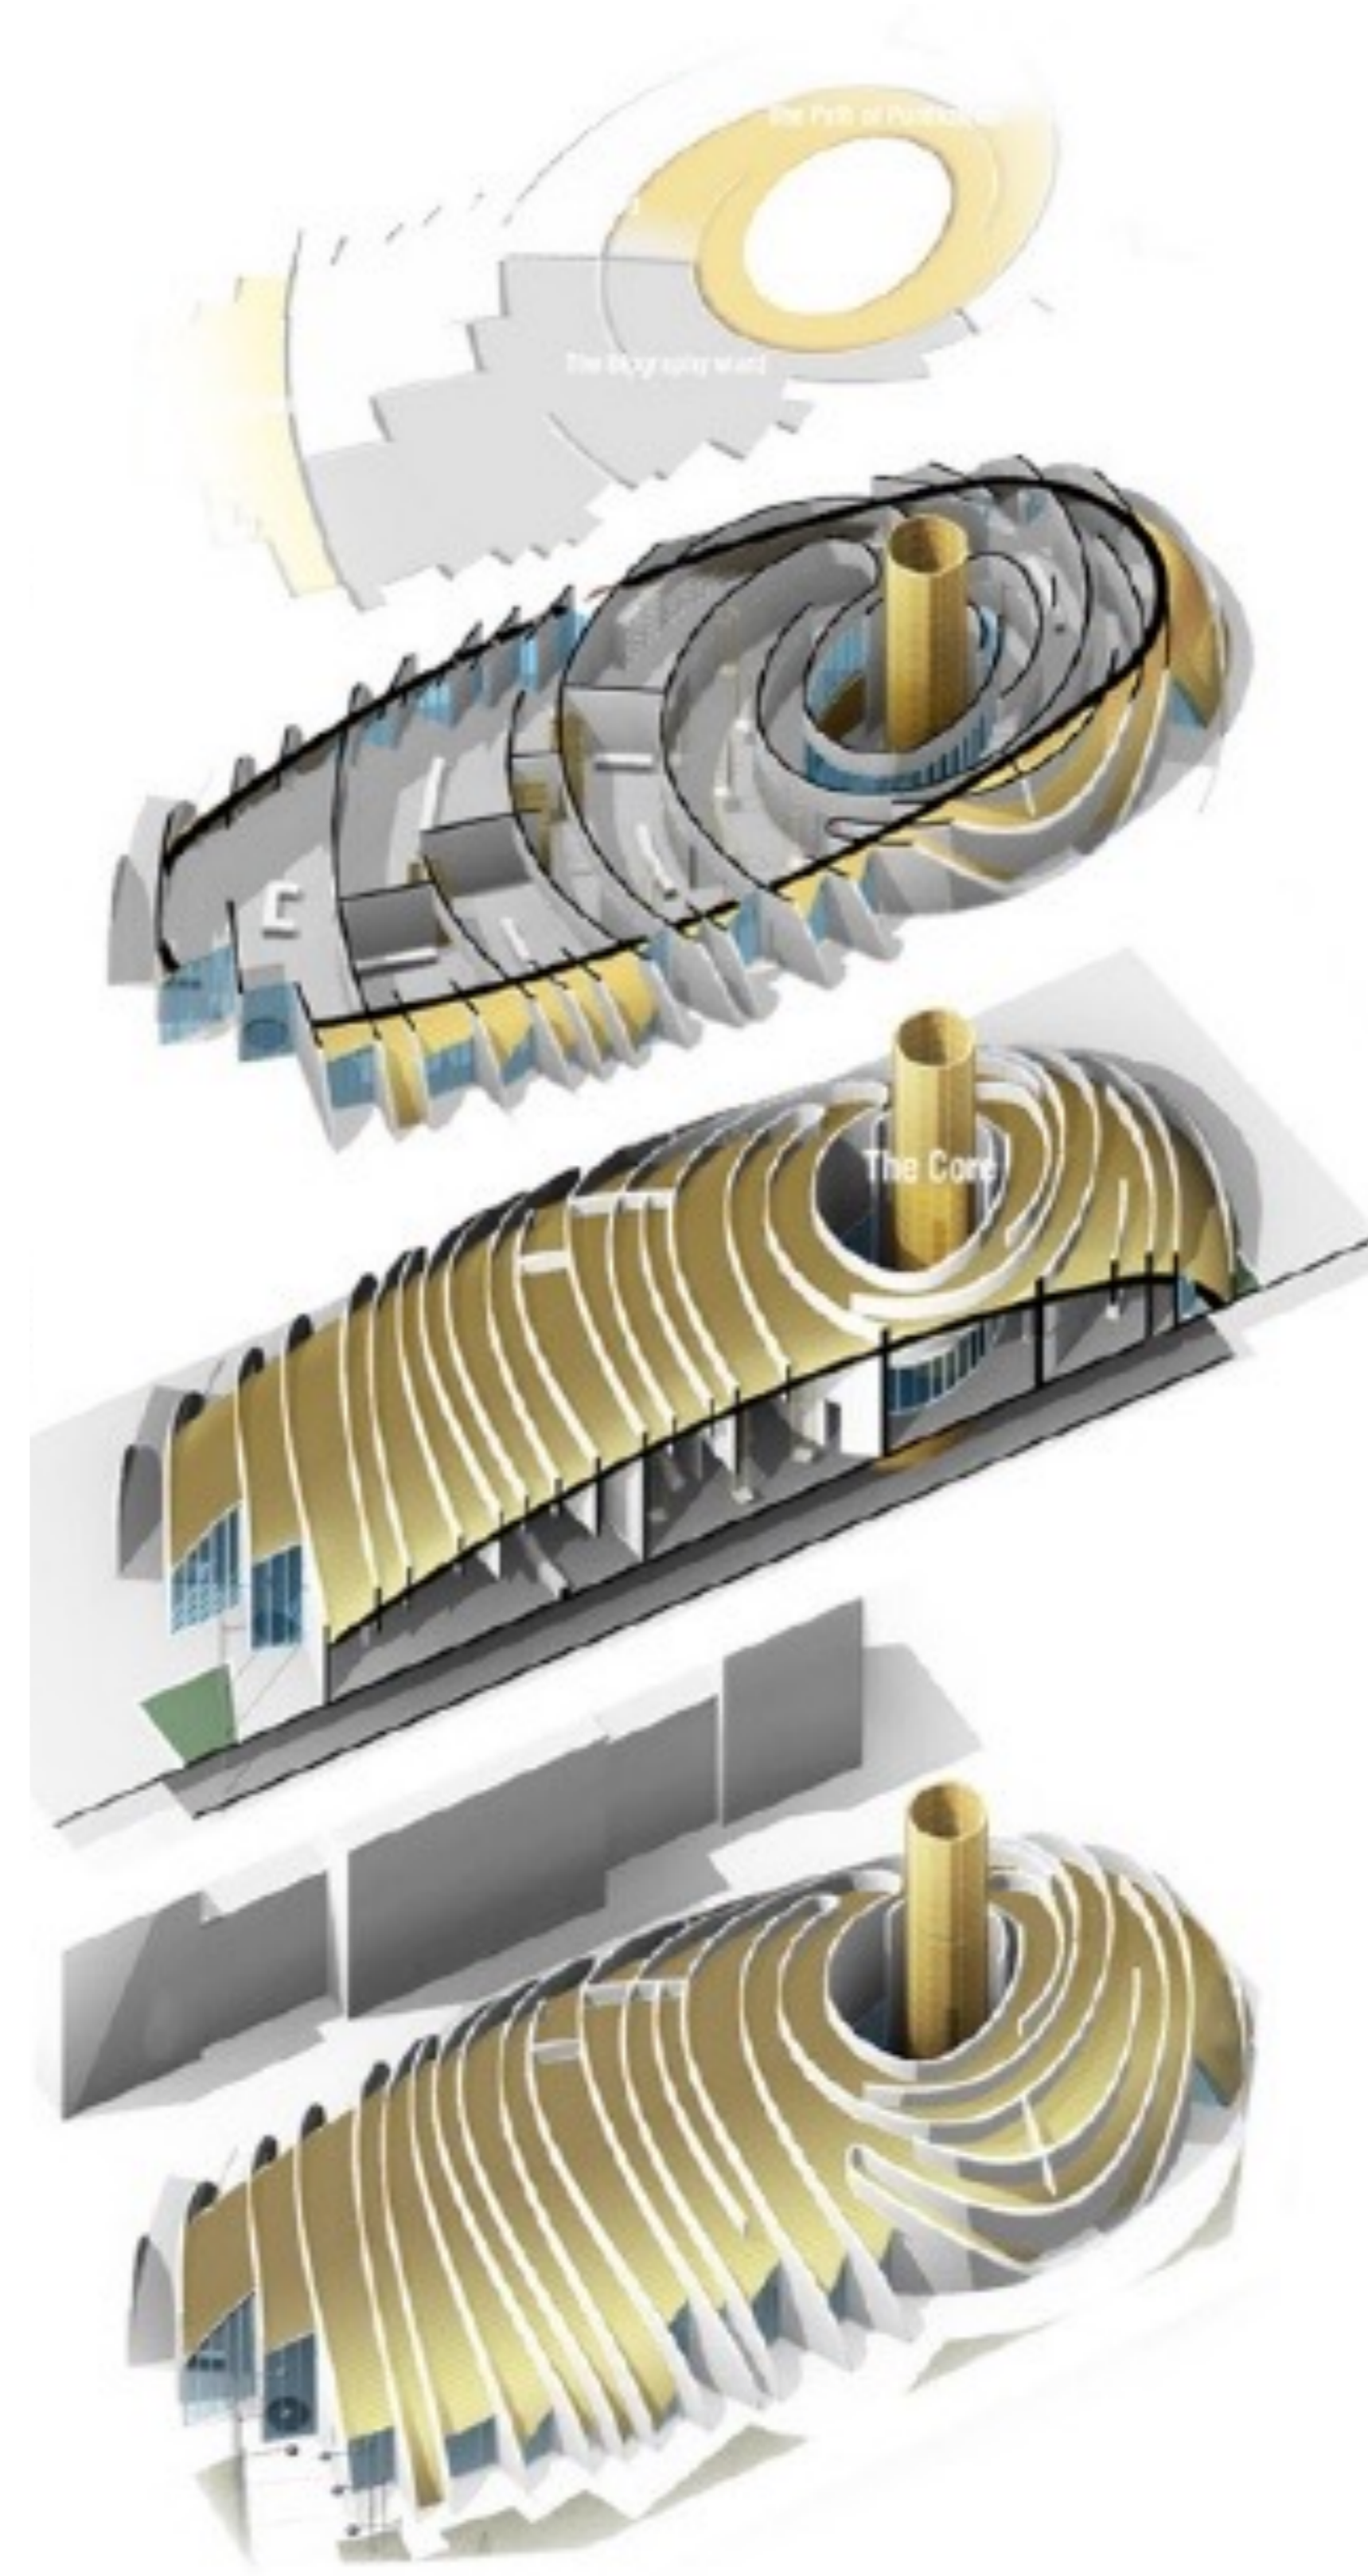

PRIVATE MUSEUM-ABU DHABI

Location: UAE

Year: 2022

Scope of work: Architecture and Interior Design

Winning Competition

The metaphor

The folds of life

Wall sequences

The fingerprint