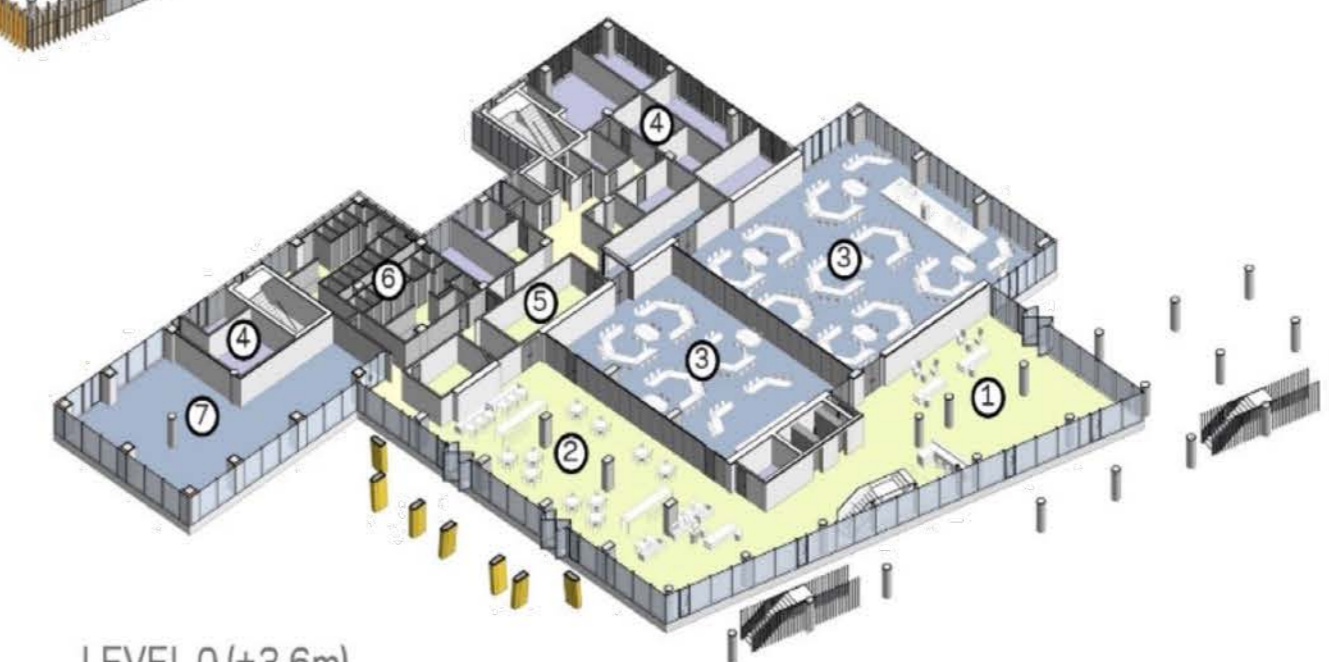

Year: 2022

Scope of work :Design Execution drawings

Kindergarten

Sport complex

SSOIEI

Location: Jeddah, KSA

Year: 2022

Scope of work: Interior Design

SSOIEI

LEVEL 2 (+12.6m)

LEVEL 1 (+8.6m)

LEVEL 0 (+3.6m)

1. Main Entrance / Hall of Fame
2. Cafeteria
3. Innovation Work Room
4. Technical Support Spaces
5. Kitchen Preparation
6. Toilets
7. Teaching Lab
8. Institute Central Area
9. Meeting Rooms
10. Co-Working Space
11. Huddle Rooms
12. Start-up Workspace / Offices
13. Growth Workspace / Offices
14. Lecture Spaces
15. Terrace