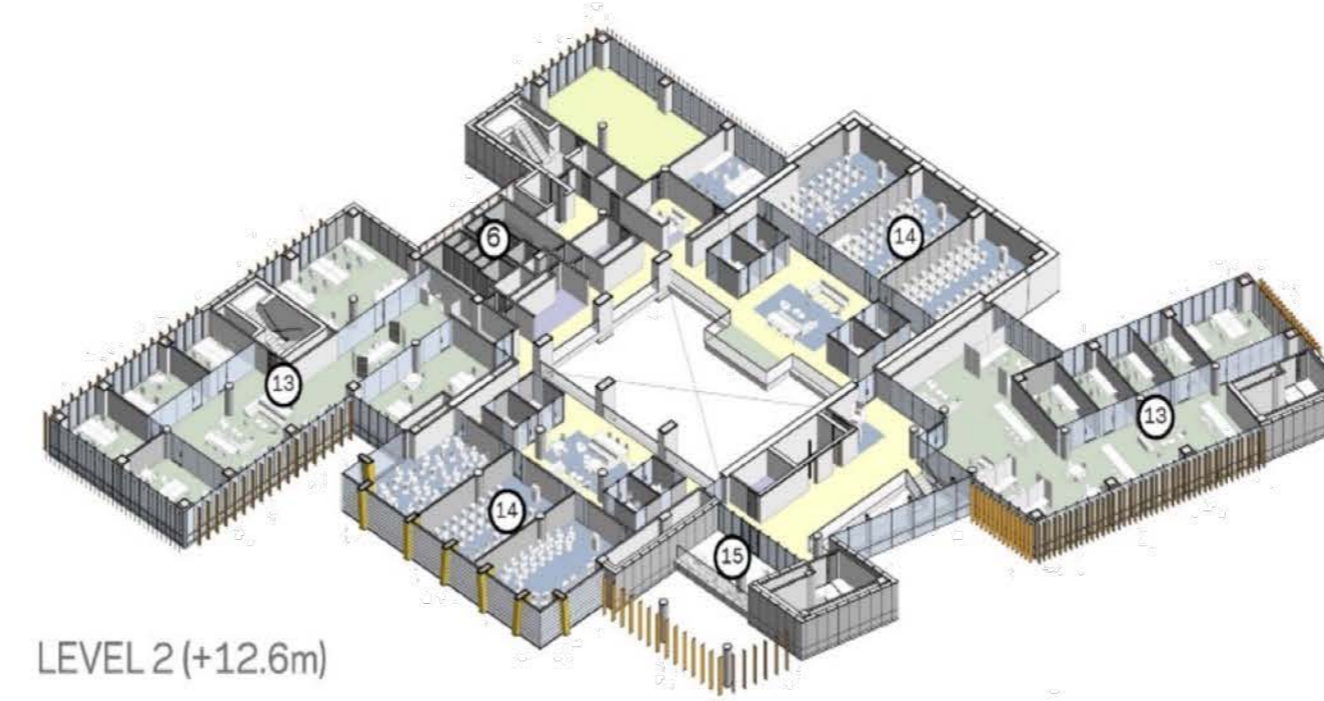

Year: 2022

Scope of work :Design Execution drawings

Kindergarten

Sport complex

SSOIEI

Location: Jeddah, KSA

Year: 2022

Scope of work: Interior Design

SSOIEI

LEVEL 2 (+12.6m)

LEVEL 1 (+8.6m)

LEVEL 0 (+3.6m)

1. Main Entrance / Hall of Fame
2. Cafeteria
3. Innovation Work Room
4. Technical Support Spaces
5. Kitchen Preparation
6. Toilets
7. Teaching Lab
8. Institute Central Area
9. Meeting Rooms
10. Co-Working Space
11. Huddle Rooms
12. Start-up Workspace / Offices
13. Growth Workspace / Offices
14. Lecture Spaces
15. Terrace